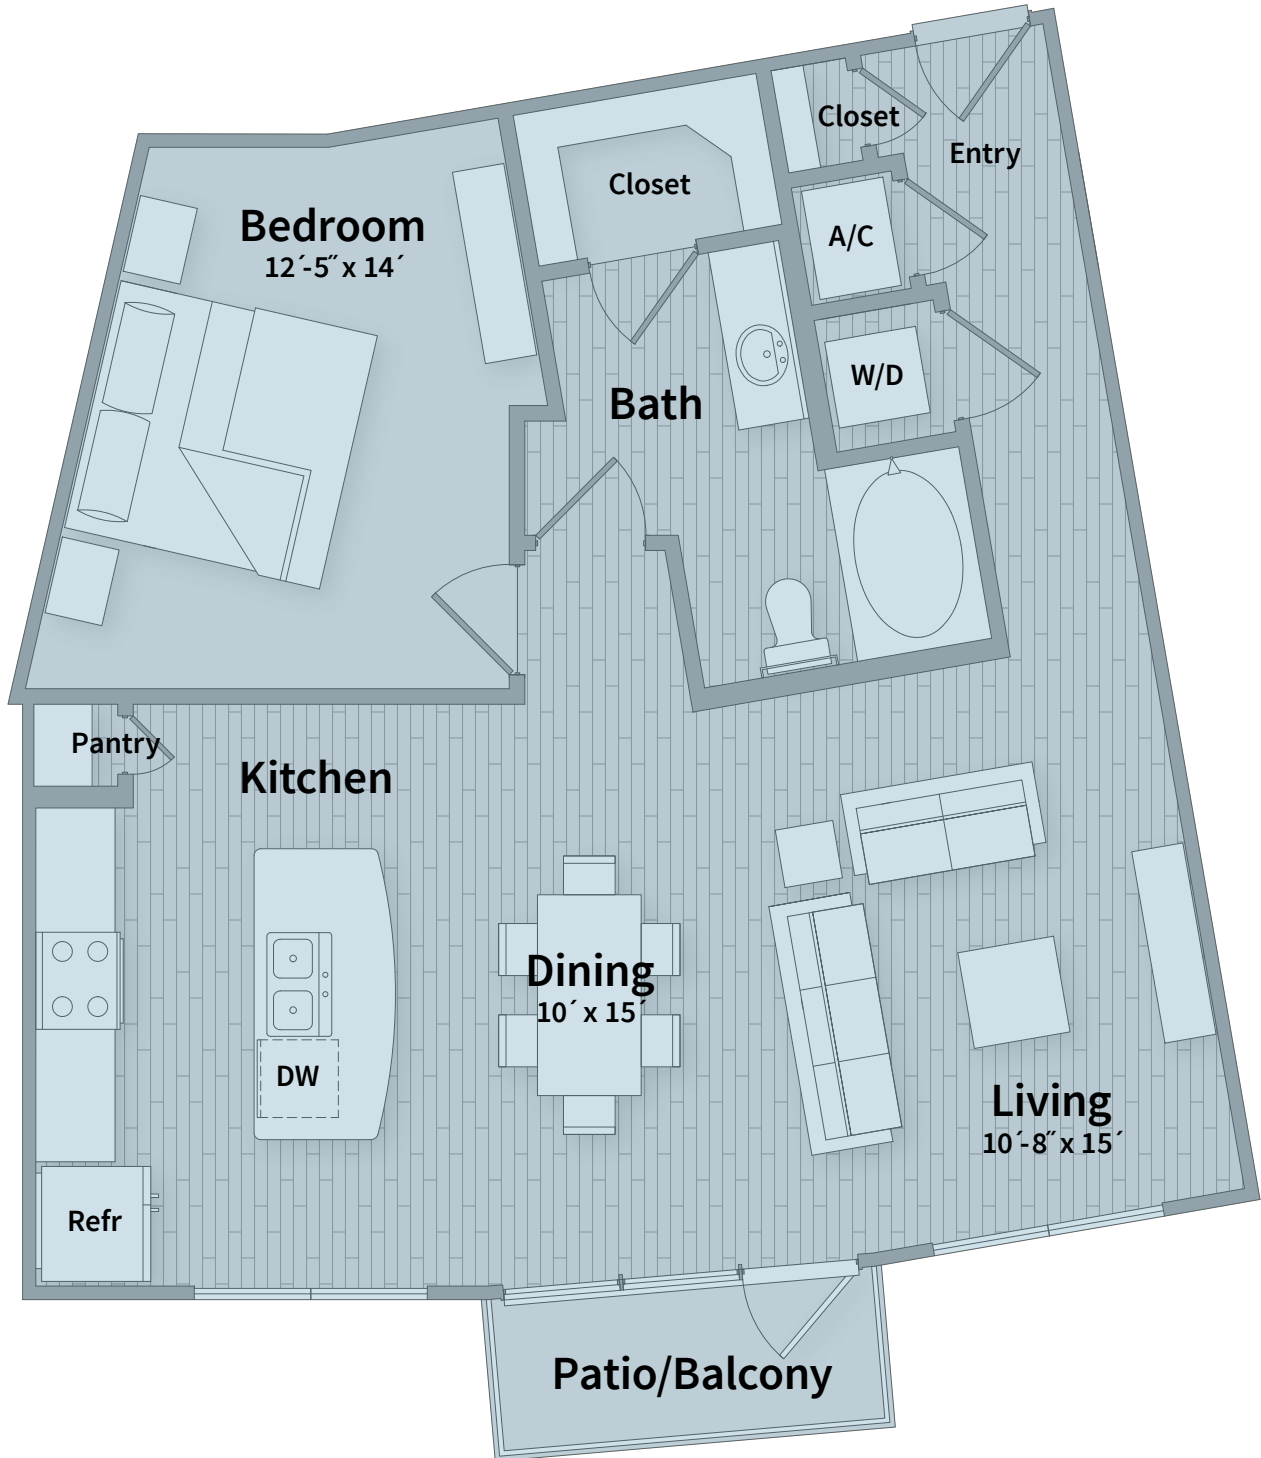

Unit A2

BEDROOM 1 | BATH 1 | SQ FT 881

The Belvedere
SPRINGWOODS VILLAGE