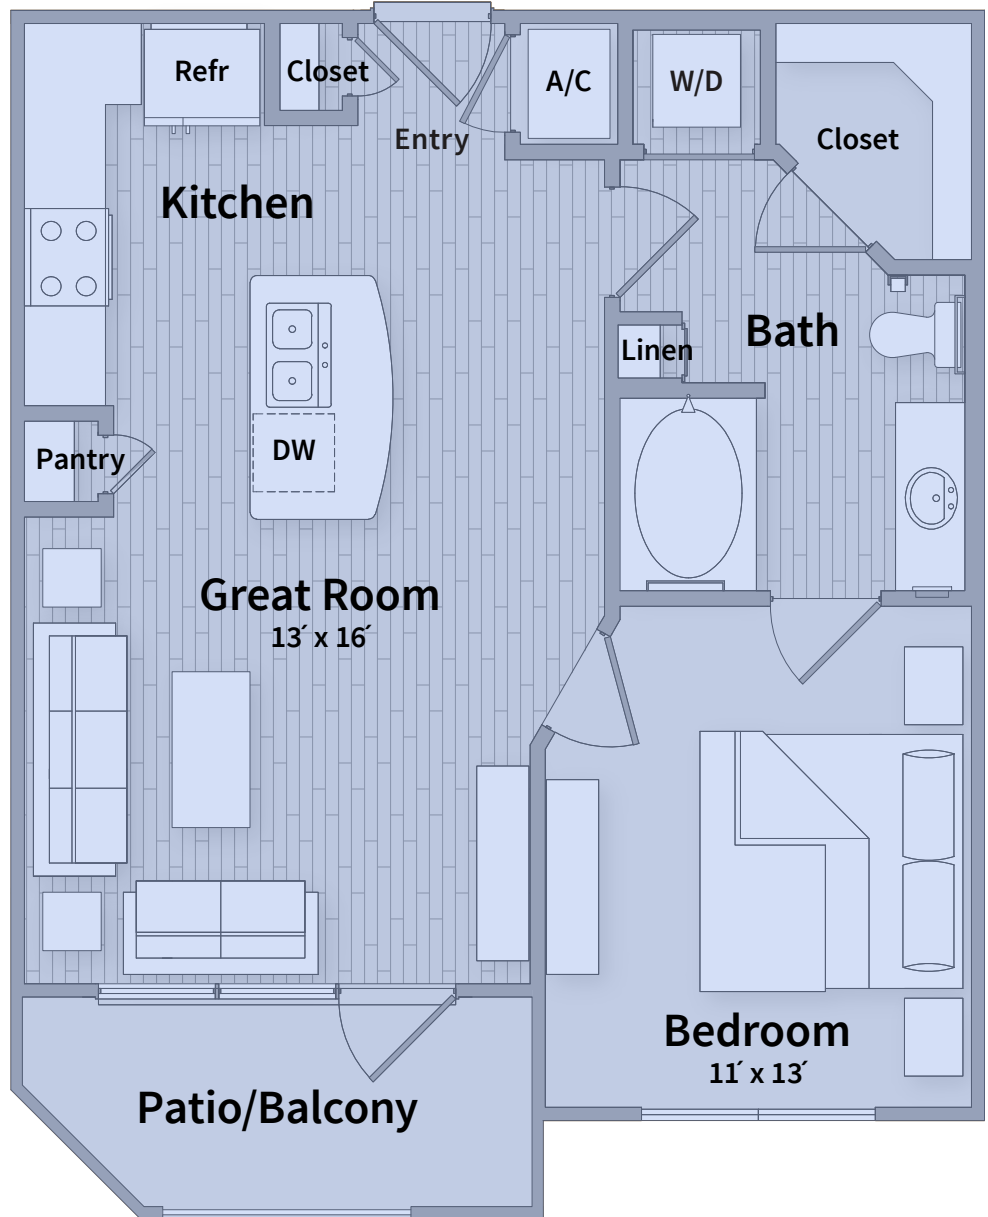

Unit A.2

BEDROOM 1 | BATH 1 | SQ FT 670

The Belvedere
SPRINGWOODS VILLAGE