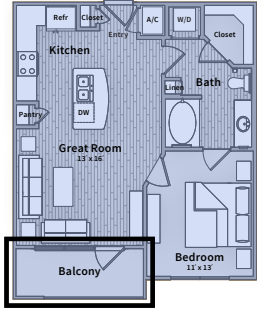

Unit A.2

BEDROOM 1 | BATH 1 | SQ FT 670

The Belvedere
SPRINGWOODS VILLAGE