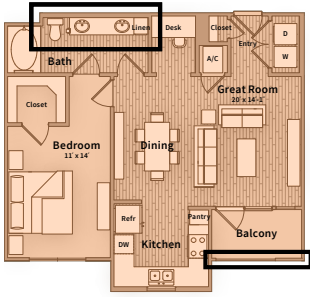

# Unit B.2

BEDROOM 1 | BATH 1 | SQ FT 819

The Belvedere  
SPRINGWOODS VILLAGE