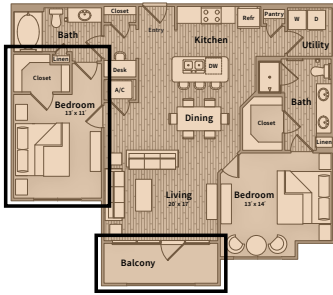

Unit D1.2

BEDROOM 2 | BATH 2 | SQ FT 1,267

The Belvedere
SPRINGWOODS VILLAGE