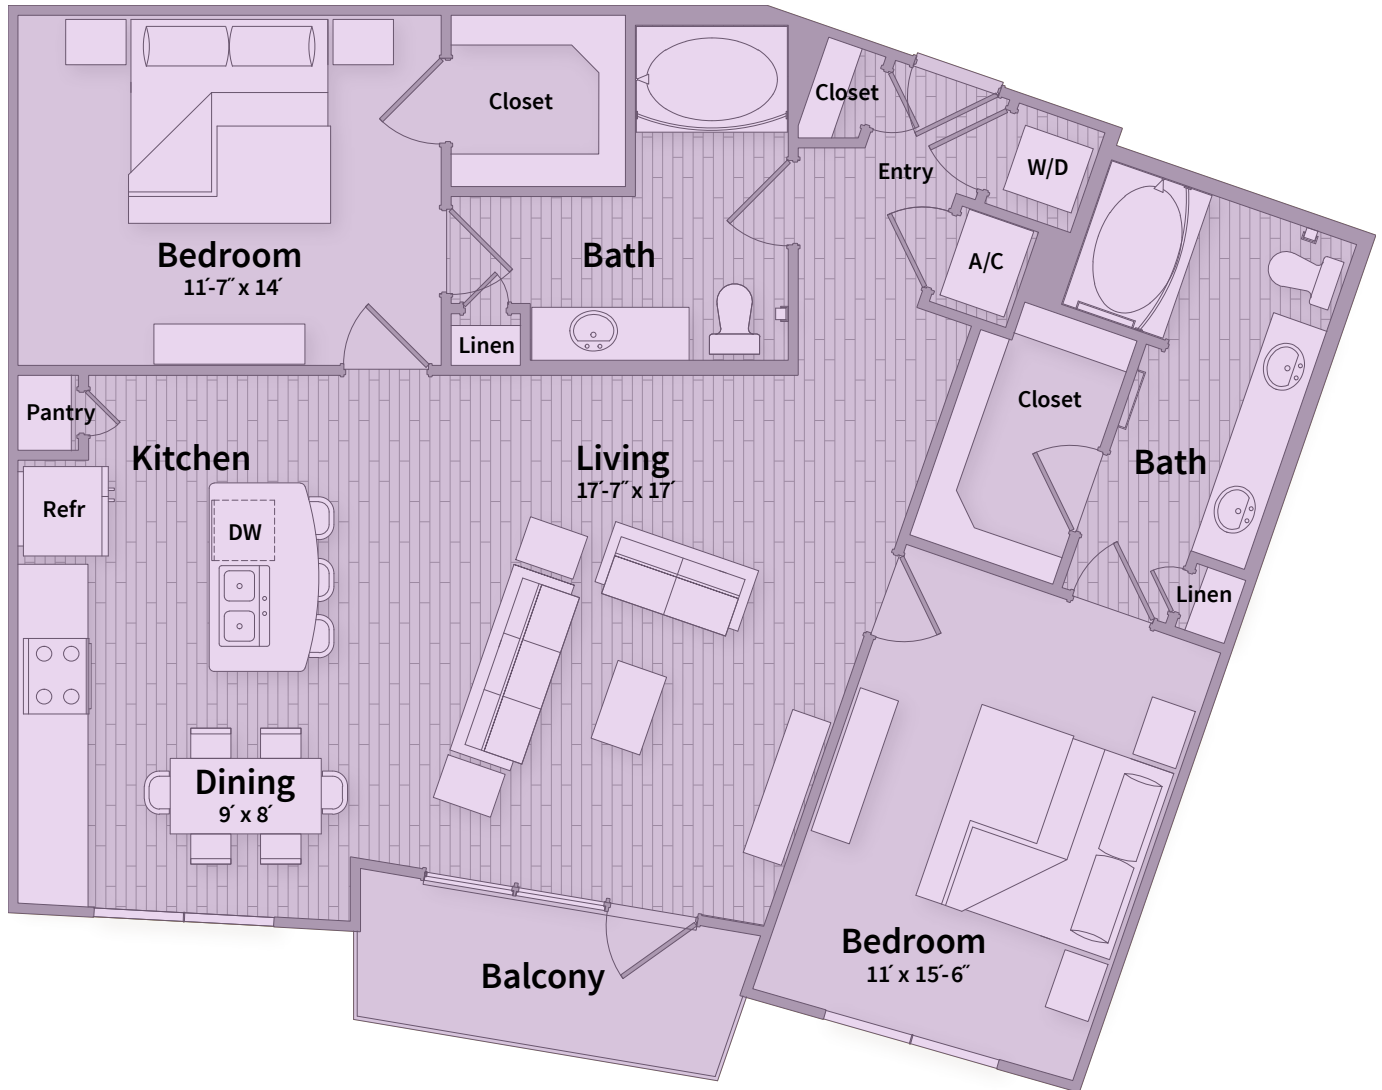

Unit D2

BEDROOM 2 | BATH 2 | SQ FT 1,247

The Belvedere
SPRINGWOODS VILLAGE