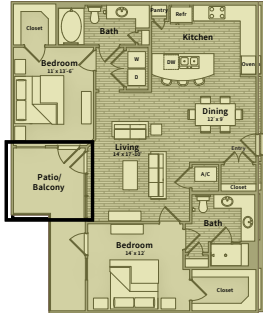

Unit D4.2

BEDROOM 2 | BATH 2 | SQ FT 1,221

The Belvedere
SPRINGWOODS VILLAGE