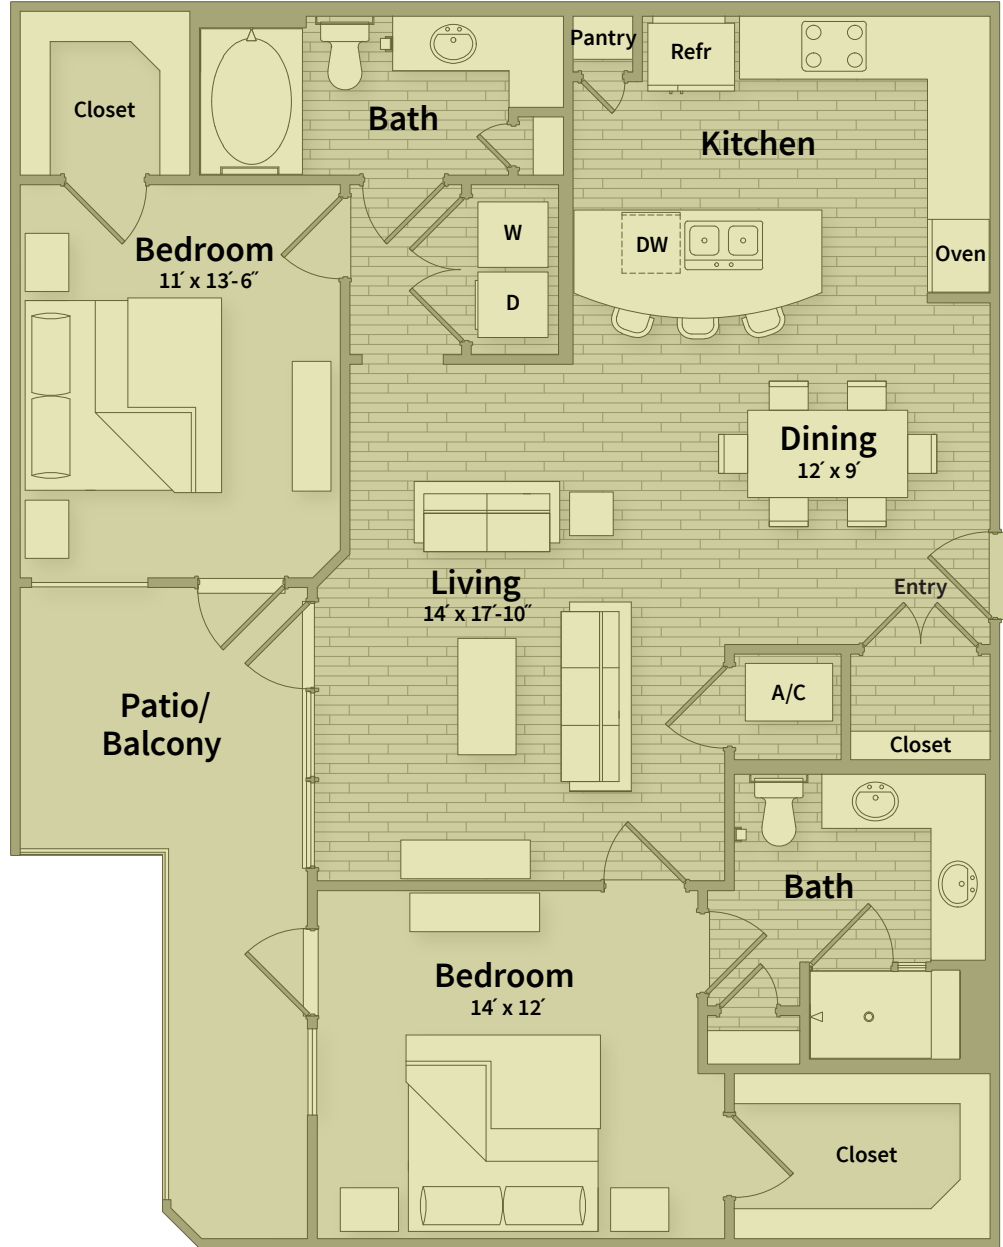

Unit D4.3

BEDROOM 2 | BATH 2 | SQ FT 1,221

The Belvedere
SPRINGWOODS VILLAGE