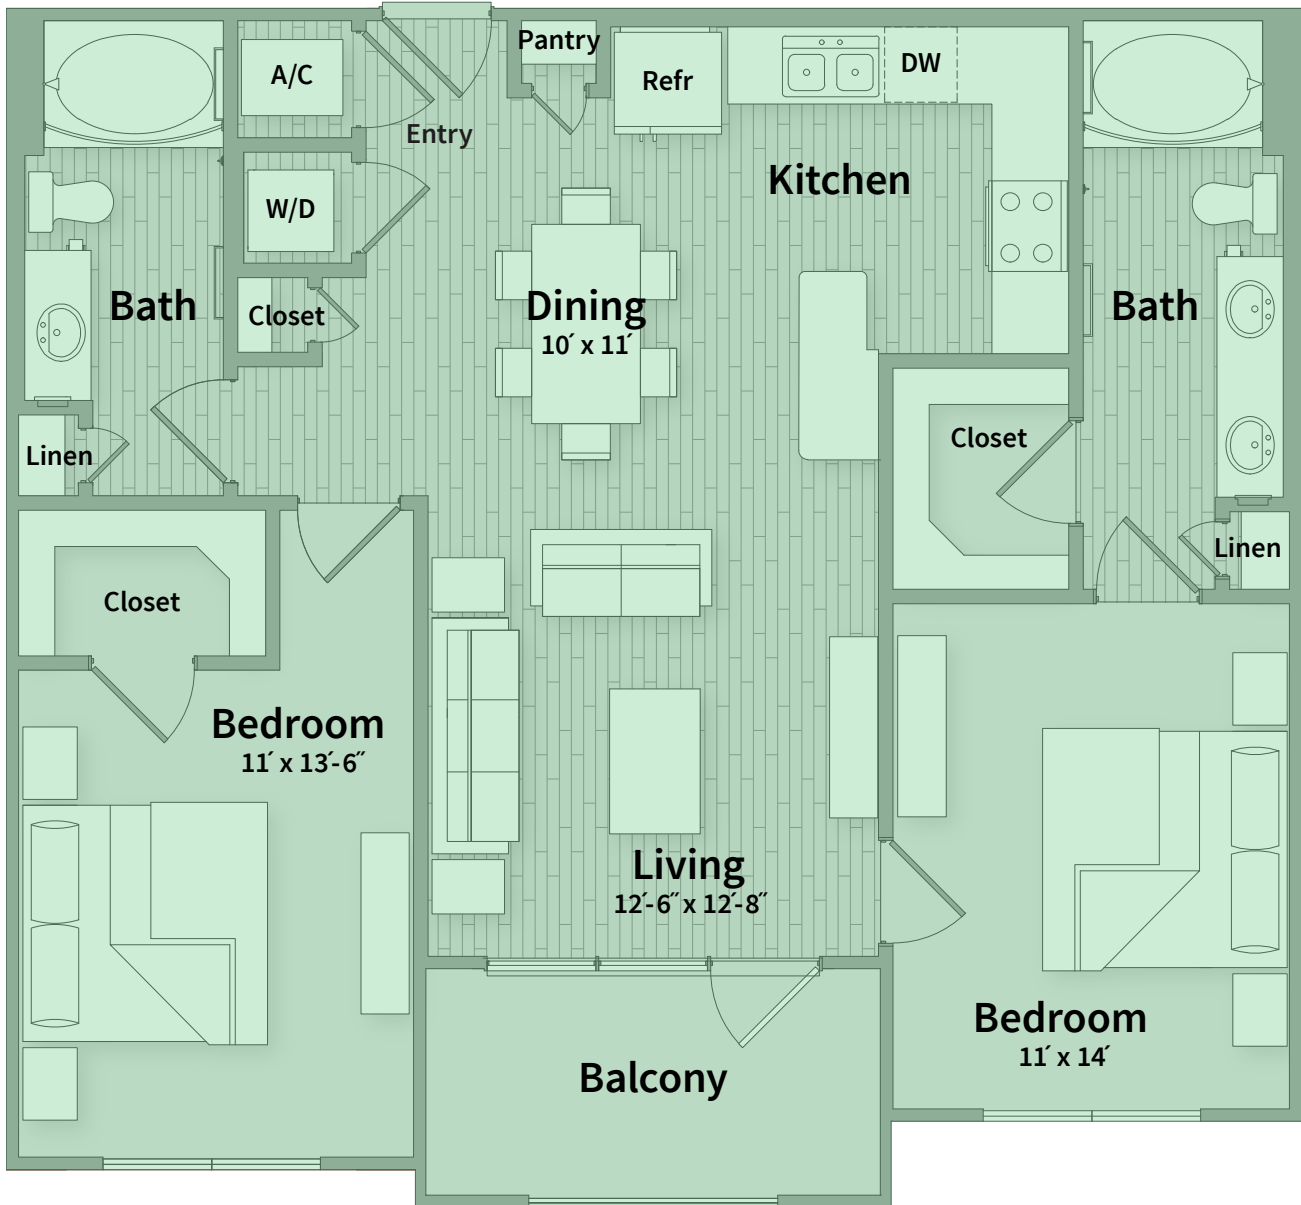

Unit D

BEDROOM 2 | BATH 2 | SQ FT 1,060

The Belvedere
SPRINGWOODS VILLAGE