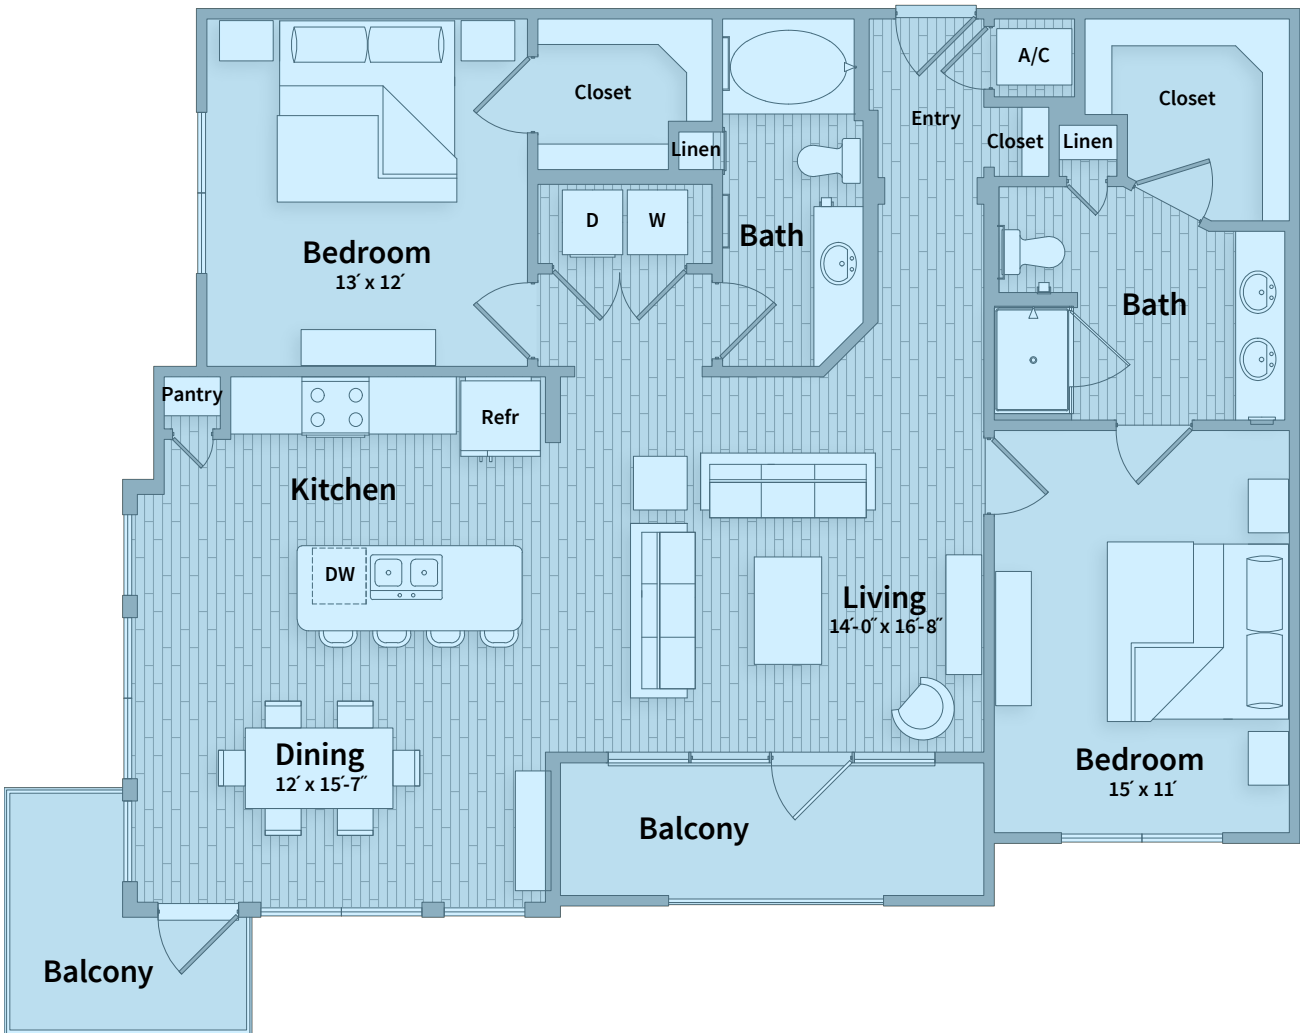

Unit E.2

BEDROOM 2 | BATH 2 | SQ FT 1,312

The Belvedere
SPRINGWOODS VILLAGE