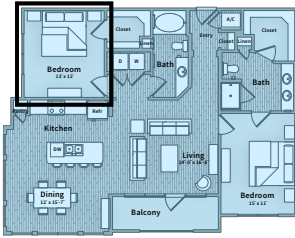

Unit E.3

BEDROOM 2 | BATH 2 | SQ FT 1,366

The Belvedere
SPRINGWOODS VILLAGE