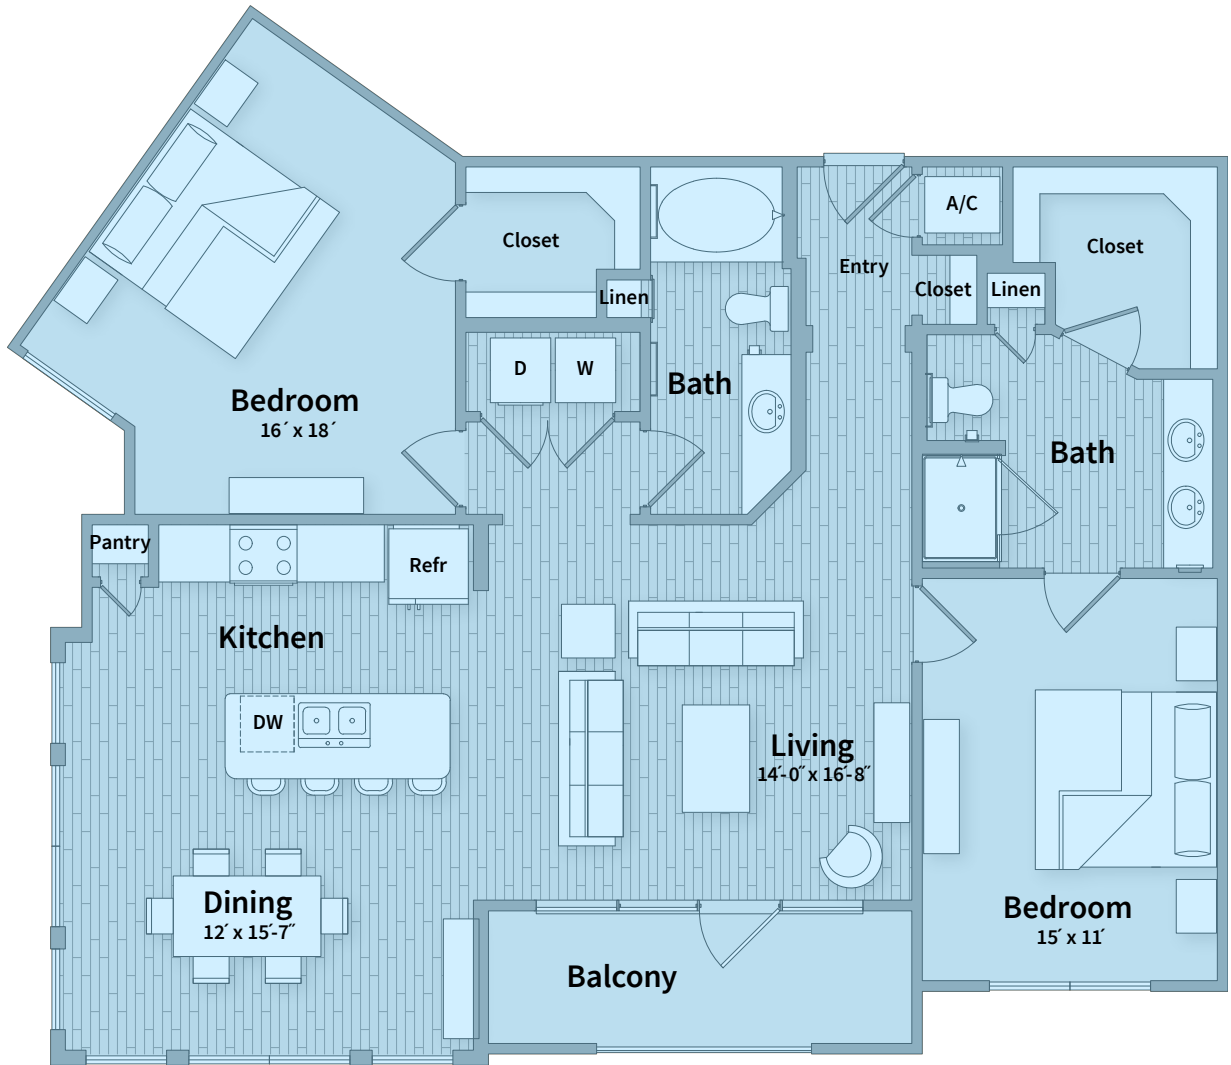

Unit E.3

BEDROOM 2 | BATH 2 | SQ FT 1,366

The Belvedere
SPRINGWOODS VILLAGE