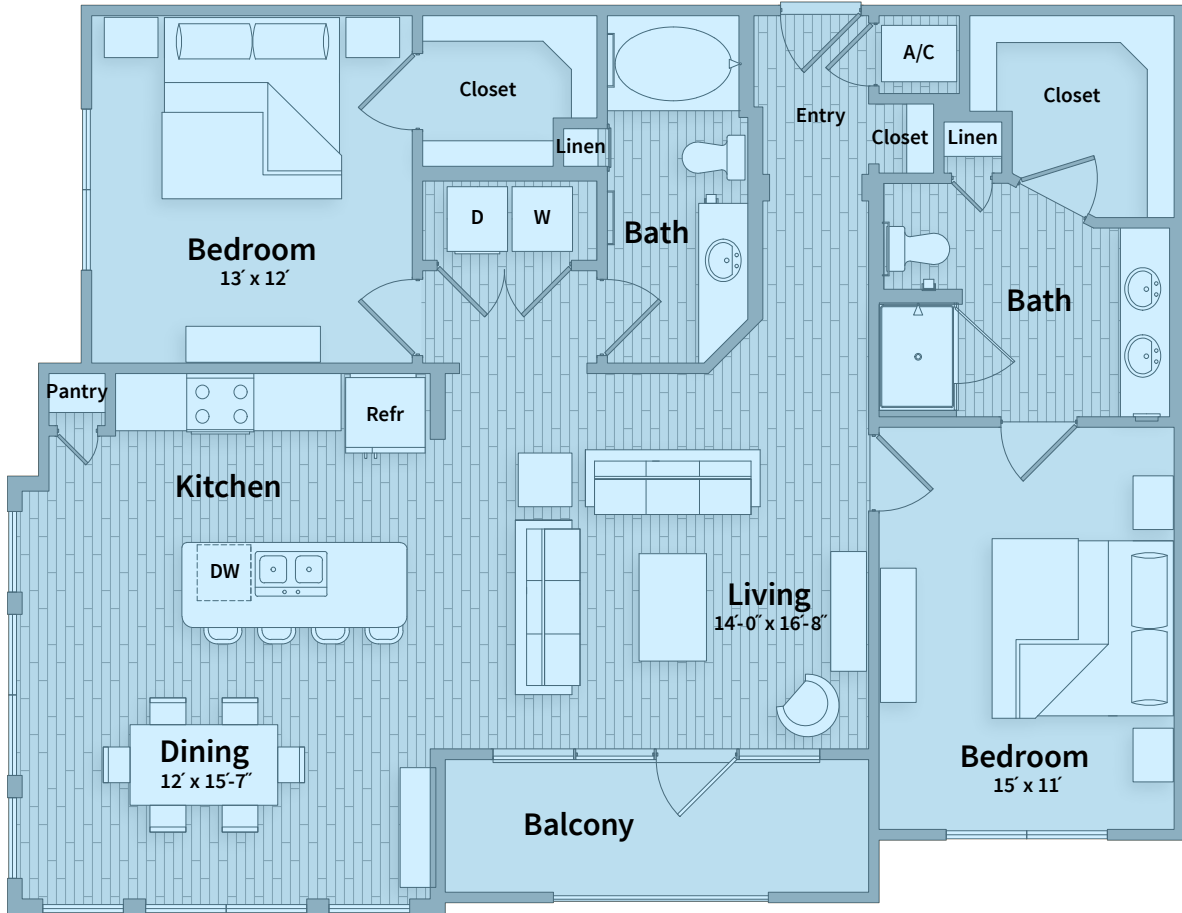

Unit E

BEDROOM 2 | BATH 2 | SQ FT 1,312

The Belvedere
SPRINGWOODS VILLAGE