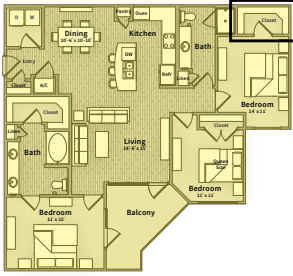

Unit G.2

BEDROOM 3 | BATH 2 | SQ FT 1,400

The Belvedere
SPRINGWOODS VILLAGE