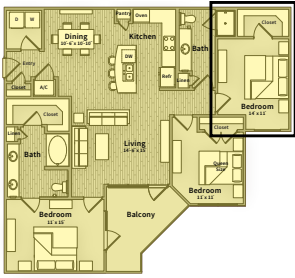

Unit G.3

BEDROOM 3 | BATH 2 | SQ FT 1,493

The Belvedere
SPRINGWOODS VILLAGE